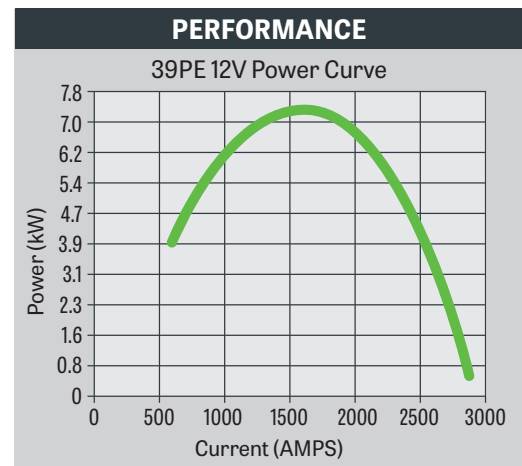

HEAVY DUTY STARTER

PowerEdge™ 39PE Gear Reduction Starter

Performance. Quality. Competitively Priced.

A commercial truck is the ultimate work tool. Its role is to perform a task, be productive and in the end, help companies make a profit. For that to all happen, first it has to start! That's where the PowerEdge™ 39PE starter gives you the edge. PowerEdge starters benefit from over 70 years of engineering and manufacturing experience supplying auto and truck makers with electrical components. So, the next time you need a new starter, choose the PowerEdge 39PE – it's the right choice.

- Competitively priced and more durable compared with other brands.
- Rugged design and powerful performance.
- Every unit tested to meet factory-original performance.
- Over Crank Protection (OCP) constantly monitors the internal temperature and prevents thermal damage to the starter.
- Integral Magnetic Switch (IMS) reduces voltage drop and ensures the solenoid receives maximum voltage under all starting conditions.
- 100 percent new units. Not rebuilt. No core charge.
- One-year/unlimited miles warranty.

SPECIFICATIONS	
Engine Size	12V up to 16 liters
Rotation	Clockwise
Mounting	SAE # 3
Pinion Data	11 Tooth, 6-8 Pitch, 12 Tooth, 8-10 Pitch, 12 Tooth, Mod 3-metric
Output	12V peak at 7.3 kW

39PE HEAVY DUTY STARTER INTERCHANGE