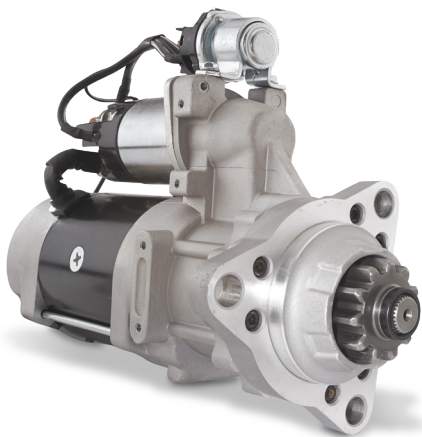

39PE HEAVY DUTY STARTER INTERCHANGE

COMPETITOR PART NO.	POWEREDGE PART NO.
DELCO-REMY	
8200287	282-0104
8300008	282-0104
8200289	282-0105
8300009	282-0105
8200290	282-0106
8300009	282-0106
8200291	282-0107
8300004	282-0107
8200308	282-0108
61003201	282-0108
8200433	282-0109
8200434	282-0110
8300084	282-0110
8200468	282-0111
8300059	282-0111
8200469	282-0112
8300061	282-0112
8200817	282-0113
8200433	282-0113
61000704	282-0114
8200742	282-0115
8200308	282-0115

COMPETITOR PART NO.	POWEREDGE PART NO.
DIXIE	
201-39116	282-0104
201-39113	282-0105
201-39114	282-0106
201-39119	282-0107
201-39121	282-0108
201-39123	282-0109
201-39122	282-0110
201-39115	282-0111
201-39118	282-0112
201-39112	282-0113
TS-1871	282-0114
201-39114	282-0115
LEECE NEVILLE	
M110604	282-0104
M110615	282-0105
M110615	282-0106
M110615	282-0108
M105602	282-0109
M125600	282-0110
M105352	282-0111
M110606	282-0113

COMPETITOR PART NO.	POWEREDGE PART NO.
LESTER	
6910	282-0104
6824	282-0105
6912	282-0106
6914	282-0107
6924	282-0108
6907	282-0109
6919	282-0110
6872	282-0111
6907	282-0112
6907	282-0113
34010	282-0114
WILSON	
91-01-4710	282-0104
91-01-4712	282-0105
91-01-4713	282-0106
91-01-4714	282-0107
91-01-4759	282-0108
91-01-4760N	282-0109
91-01-4761N	282-0110
91-01-4786	282-0111
91-01-4760	282-0112
91-01-4760	282-0113

POWEREDGE™

DENSO Products and Services Americas, Inc.
3900 Via Oro Avenue, Long Beach CA 90810
PowerEdgeProducts.com