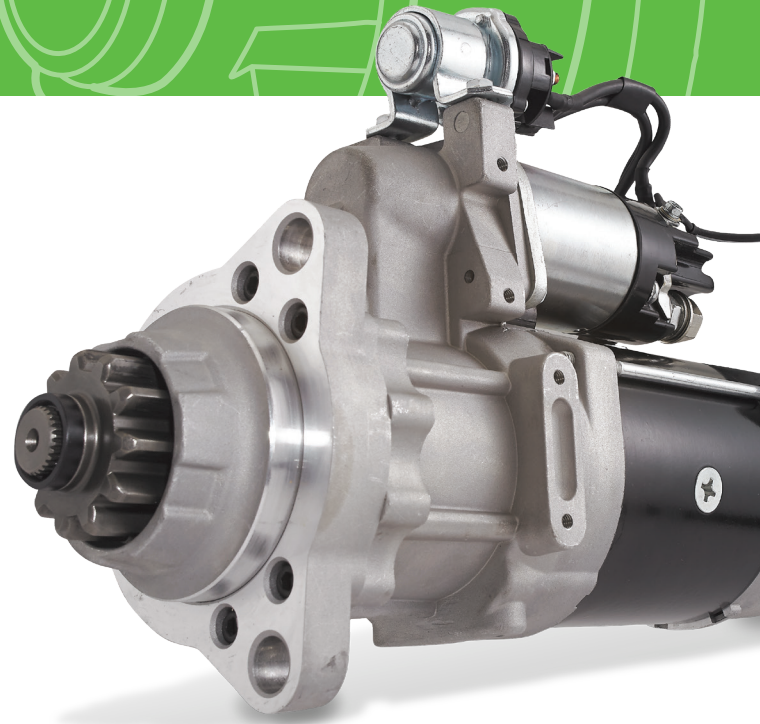

HEAVY DUTY STARTER

PowerEdge™ 39PE Gear Reduction Starter

Performance. Quality. Competitively Priced.

A commercial truck is the ultimate work tool. Its role is to perform a task, be productive and in the end, help companies make a profit. For that to all happen, first it has to start! That's where the PowerEdge™ 39PE starter gives you the edge. PowerEdge starters benefit from over 70 years of engineering and manufacturing experience supplying auto and truck makers with electrical components. So, the next time you need a new starter, choose the PowerEdge 39PE – it's the right choice.

- Competitively priced and more durable compared with other brands.
- Rugged design and powerful performance.
- Every unit tested to meet factory-original performance.
- Over Crank Protection (OCP) constantly monitors the internal temperature and prevents thermal damage to the starter.
- Integral Magnetic Switch (IMS) reduces voltage drop and ensures the solenoid receives maximum voltage under all starting conditions.
- 100 percent new units. Not rebuilt. No core charge.
- One-year/unlimited miles warranty.

SPECIFICATIONS	
Engine Size	12V up to 16 liters
Rotation	Clockwise
Mounting	SAE # 3
Pinion Data	11 Tooth, 6-8 Pitch, 12 Tooth, 8-10 Pitch, 12 Tooth, Mod 3-metric
Output	12V peak at 7.3 kW

39PE HEAVY DUTY STARTER INTERCHANGE