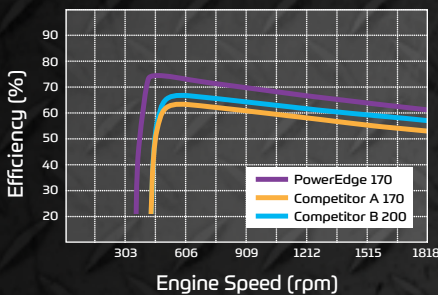

INTRODUCING THE NEW DENSO HI-AMP POWEREDGE™ ALTERNATORS

Committed to Continuous Improvement

The Five Pillars of Performance

- 1** EFFICIENCY FOR THE LONG RUN
- 2** HIGHER AMPS AT IDLE & CRUISE SPEED
- 3** RELIABILITY IN SEVERE ENVIRONMENTS
- 4** LOWER OVERALL OPERATING COSTS
- 5** LOWER WEIGHT & SMALLER SIZE

LEADER IN AMPS

DENSO PowerEdge consistently produces greater amps at all RPMs than comparable brushless models.

LEADER IN EFFICIENCY

DENSO PowerEdge models exceed expectations in their efficiency.

INNOVATIVE SQUARE WIRE DESIGN