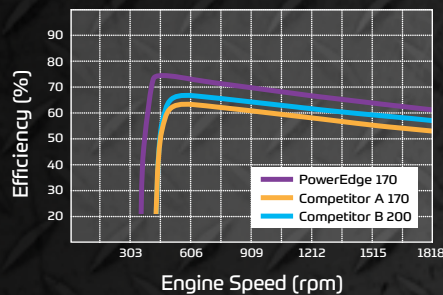

INTRODUCING THE NEW DENSO HI-AMP POWEREDGE™ ALTERNATORS

Committed to Continuous Improvement

The Five Pillars of Performance

- 1** EFFICIENCY FOR THE LONG RUN
- 2** HIGHER AMPS AT IDLE & CRUISE SPEED
- 3** RELIABILITY IN SEVERE ENVIRONMENTS
- 4** LOWER OVERALL OPERATING COSTS
- 5** LOWER WEIGHT & SMALLER SIZE

LEADER IN AMPS

DENSO PowerEdge consistently produces greater amps at all RPMs than comparable brushless models.

LEADER IN EFFICIENCY

DENSO PowerEdge models exceed expectations in their efficiency.

INNOVATIVE SQUARE WIRE DESIGN