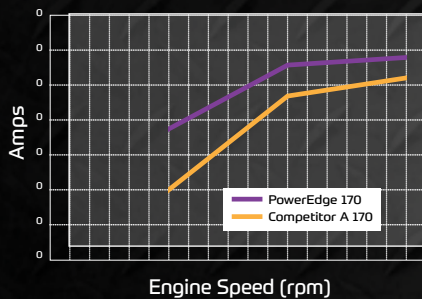

INTRODUCING THE NEW DENSO HI-AMP POWEREDGE™ ALTERNATORS

Committed to Continuous Improvement

The Five Pillars of Performance

- 1** EFFICIENCY FOR THE LONG RUN
- 2** HIGHER AMPS AT IDLE & CRUISE SPEED
- 3** RELIABILITY IN SEVERE ENVIRONMENTS
- 4** LOWER OVERALL OPERATING COSTS
- 5** LOWER WEIGHT & SMALLER SIZE

LEADER IN AMPS

DENSO PowerEdge consistently produces greater amps at all RPMs than comparable brushless models.

LEADER IN EFFICIENCY

DENSO PowerEdge models exceed expectations in their efficiency.

INNOVATIVE SQUARE WIRE DESIGN