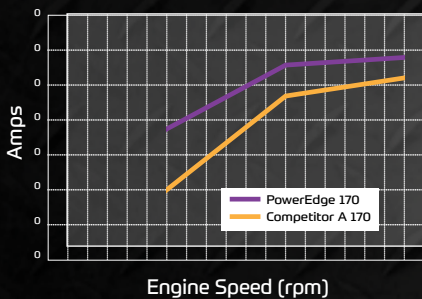

INTRODUCING THE NEW DENSO HI-AMP POWEREDGE™ ALTERNATORS

Committed to Continuous Improvement

The Five Pillars of Performance

- 1** EFFICIENCY FOR THE LONG RUN
- 2** HIGHER AMPS AT IDLE & CRUISE SPEED
- 3** RELIABILITY IN SEVERE ENVIRONMENTS
- 4** LOWER OVERALL OPERATING COSTS
- 5** LOWER WEIGHT & SMALLER SIZE

LEADER IN AMPS

DENSO PowerEdge consistently produces greater amps at all RPMs than comparable brushless models.

LEADER IN EFFICIENCY

DENSO PowerEdge models exceed expectations in their efficiency.

INNOVATIVE SQUARE WIRE DESIGN