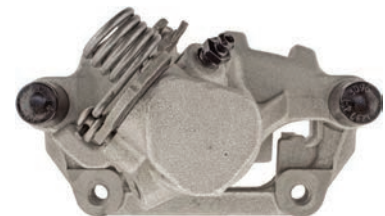

## Automotive

remanufactured brake calipers

Part #: **99-01736B**

2011-15 Toyota Rav4 Standard Finish Rear

Part #: **99-17758A**

2011-15 Chrysler Durango; 2011-16 Grand  
Cherokee Standard Finish Rear

Part #: **99-17977B**

2012-16 Ford Focus; 2014 Transit Connect  
Standard Finish Rear

*{All units piston movement tested}*

**ADDED COVERAGE FOR OVER 14,000,000 VEHICLES!**

# UPDATED APPLICATION COVERAGE

APRIL 2017

PART #	TYPE	APPLICATION	AXLE	VEHICLES IN OPERATION	POP CODE
99-17759A	BRACKETED	2015-11 CHRYSLER DURANGO; 2016-11 GRAND CHEROKEE STANDARD FINISH REAR	REAR	1,297,010	D
99-17759B	BRACKETED	2015-11 CHRYSLER DURANGO; 2016-11 GRAND CHEROKEE STANDARD FINISH REAR	REAR	1,297,010	D
99-01736B	BRACKETED	2015-11 TOYOTA RAV4 STANDARD FINISH REAR	REAR	1,068,090	D
99-01736A	BRACKETED	2015-11 TOYOTA RAV4 STANDARD FINISH REAR	REAR	1,068,090	D
99-17757B	BRACKETED	2015-11 CHRYSLER DURANGO; 2016-11 GRAND CHEROKEE STANDARD FINISH FRONT	FRONT	1,297,010	D
99-17757A	BRACKETED	2015-11 CHRYSLER DURANGO; 2016-11 GRAND CHEROKEE STANDARD FINISH FRONT	FRONT	1,297,010	D
99-17758A	BRACKETED	2015-11 CHRYSLER DURANGO; 2016-11 GRAND CHEROKEE STANDARD FINISH REAR	REAR	1,297,010	D
99-17758B	BRACKETED	2015-11 CHRYSLER DURANGO; 2016-11 GRAND CHEROKEE STANDARD FINISH REAR	REAR	1,297,010	D
99-17977A	BRACKETED	2016-12 FORD FOCUS; 2014-14 TRANSIT CONNECT STANDARD FINISH REAR	REAR	1,176,557	D
99-17977B	BRACKETED	2016-12 FORD FOCUS; 2014-14 TRANSIT CONNECT STANDARD FINISH REAR	REAR	1,176,557	D