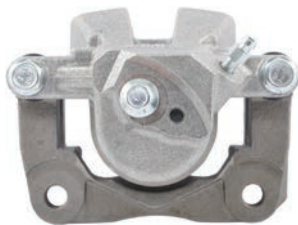

## Automotive

remanufactured brake calipers

Part #: **99-01736B**

2011-15 Toyota Rav4 Standard Finish Rear

Part #: **99-17758A**

2011-15 Chrysler Durango; 2011-16 Grand  
Cherokee Standard Finish Rear

Part #: **99-17977B**

2012-16 Ford Focus; 2014 Transit Connect  
Standard Finish Rear

*{All units piston movement tested}*

**ADDED COVERAGE FOR OVER 14,000,000 VEHICLES!**

# UPDATED APPLICATION COVERAGE

APRIL 2017

PART #	TYPE	APPLICATION	AXLE	VEHICLES IN OPERATION	POP CODE
99-17759A	BRACKETED	2015-11 CHRYSLER DURANGO; 2016-11 GRAND CHEROKEE STANDARD FINISH REAR	REAR	1,297,010	D
99-17759B	BRACKETED	2015-11 CHRYSLER DURANGO; 2016-11 GRAND CHEROKEE STANDARD FINISH REAR	REAR	1,297,010	D
99-01736B	BRACKETED	2015-11 TOYOTA RAV4 STANDARD FINISH REAR	REAR	1,068,090	D
99-01736A	BRACKETED	2015-11 TOYOTA RAV4 STANDARD FINISH REAR	REAR	1,068,090	D
99-17757B	BRACKETED	2015-11 CHRYSLER DURANGO; 2016-11 GRAND CHEROKEE STANDARD FINISH FRONT	FRONT	1,297,010	D
99-17757A	BRACKETED	2015-11 CHRYSLER DURANGO; 2016-11 GRAND CHEROKEE STANDARD FINISH FRONT	FRONT	1,297,010	D
99-17758A	BRACKETED	2015-11 CHRYSLER DURANGO; 2016-11 GRAND CHEROKEE STANDARD FINISH REAR	REAR	1,297,010	D
99-17758B	BRACKETED	2015-11 CHRYSLER DURANGO; 2016-11 GRAND CHEROKEE STANDARD FINISH REAR	REAR	1,297,010	D
99-17977A	BRACKETED	2016-12 FORD FOCUS; 2014-14 TRANSIT CONNECT STANDARD FINISH REAR	REAR	1,176,557	D
99-17977B	BRACKETED	2016-12 FORD FOCUS; 2014-14 TRANSIT CONNECT STANDARD FINISH REAR	REAR	1,176,557	D