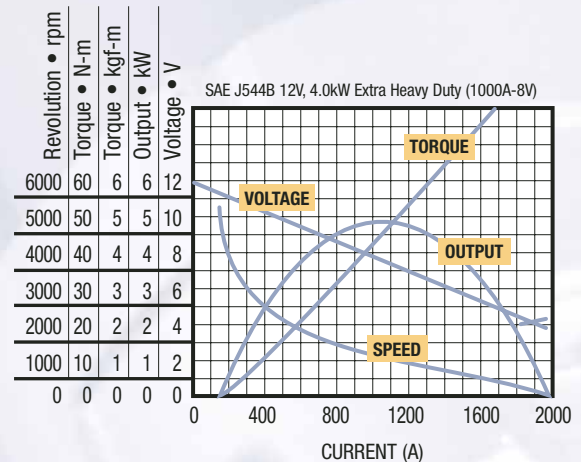

### 228000-9750:

- 12V 4.0 kW
- Mount: SAE #1
- Pinion: 11 tooth
- Rotation: Clockwise (viewed from pinion side)
- Dry Clutch
- Ground Stud
- Jump Start Protection